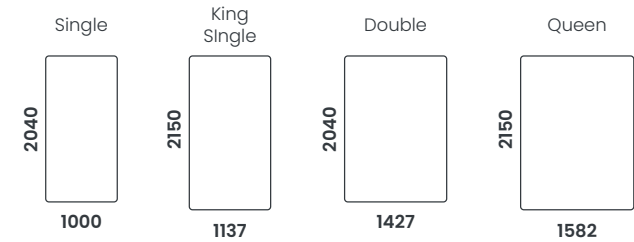

Underbed **320mm**

Foot height **900mm**

Single	King Single	Double	Queen	King
2040	2150	2040	2150	2150
1000	1137	1427	1582	1907

Leo

Head height **810mm**

Underbed **320mm**

Foot height **510mm**

Single	King Single	Double	Queen
2040	2150	2040	2150
1000	1137	1427	1582

Willow

Head height **2135mm**

Underbed **320mm**

Foot height **2135mm**

Single	King Single	Double	Queen	King
2040	2150	2040	2150	2150
1000	1137	1427	1582	1907

Tanoshi

Head height 1010mm

Underbed **320mm**

Foot height **510mm**

Single	King Single	Double	Queen	King
2040	2150	2040	2150	2150
1000	1137	1427	1582	1907

Toronto

Head height **930mm**

Underbed **320mm**

Foot height **600mm**

Balmoral

Head height **810mm**

Underbed **320mm**

Foot height **520mm**

Nelson

Head height **1060mm**

Underbed **320mm**

Foot height **510mm**

Bedside Table

Choose any colour combination for **tabletop** and **legs**