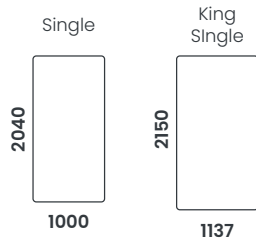

Underbed **320mm**

Foot height **900mm**

Single	King Single	Double	Queen	King
2040	2150	2040	2150	2150
1000	1137	1427	1582	1907

Leo

Head height **810mm**

Underbed **320mm**

Foot height **510mm**

Single	King Single	Double	Queen
2040	2150	2040	2150
1000	1137	1427	1582

Willow

Head height **2135mm**

Underbed **320mm**

Foot height **2135mm**

Single	King Single	Double	Queen	King
2040	2150	2040	2150	2150
1000	1137	1427	1582	1907

Tanoshi

Head height 1010mm

Underbed **320mm**

Foot height **510mm**

Single	King Single	Double	Queen	King
2040	2150	2040	2150	2150
1000	1137	1427	1582	1907

Toronto

Head height **930mm**

Underbed **320mm**

Foot height **600mm**

Balmoral

Head height **810mm**

Underbed **320mm**

Foot height **520mm**

Nelson

Head height **1060mm**

Underbed **320mm**

Foot height **510mm**

Bedside Table

Choose any colour combination for **tabletop** and **legs**