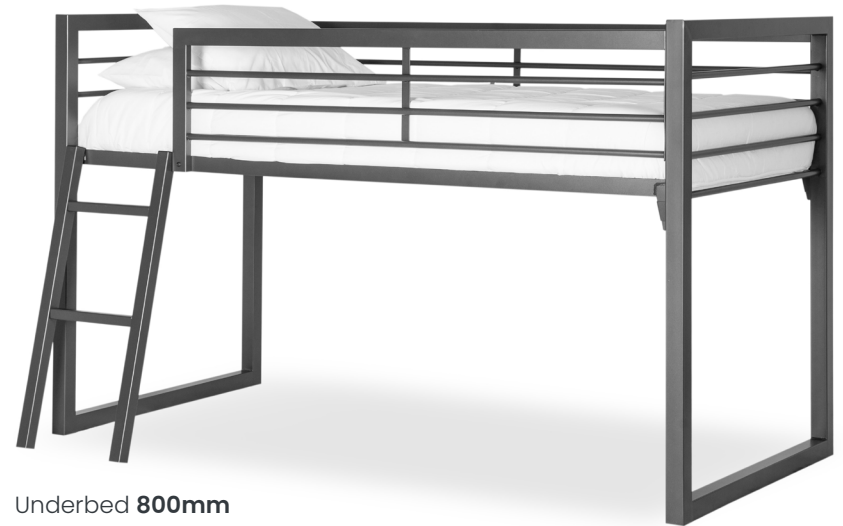

Nash Loft

Head height **1860mm**

*Optional timber treads available

**Optional underbed curtain rail available

Underbed **1410mm**

Foot height **1860mm**

Single

King Single

Double

Nash Loft configurations:

Nash Bunk

Head height **1710mm**

Underbed
90mm OR 285mm

Foot height **1710mm**

Nash Cabin

Head height **1250mm**