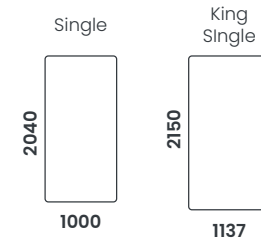

Nash Loft

Head height **1860mm**

*Optional timber treads available

**Optional underbed curtain rail available

Underbed **1410mm**

Foot height **1860mm**

Single

King Single

Double

Nash Loft configurations:

Nash Bunk

Head height **1710mm**

Underbed
90mm OR 285mm

Foot height **1710mm**

Nash Cabin

Head height **1250mm**

Underbed **800mm**

Foot height **1250mm**

Nash Bed

Head height **1005mm**

Underbed **320mm**

Foot height **505mm**

Nash Low Rider

Head height **600mm**

Underbed **90mm**

Foot height **285mm**

Trundle

Folded height (Under bed ready) **130mm**
 Unfolded height (Standing up) **375mm**
 Recommended mattress height **150mm**

*Trundle available as a Rollway (without legs)
 or Trundle with legs as pictured