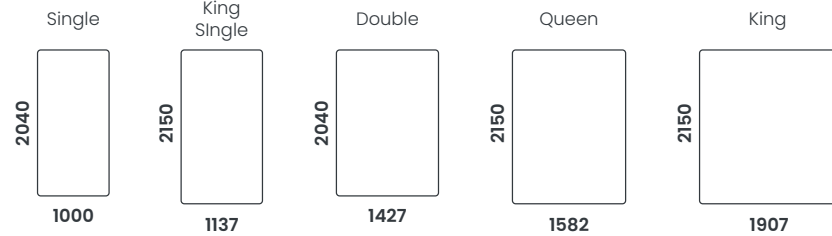

Willow

Head height **2135mm**

Underbed **320mm**

Foot height **2135mm**

Single	King Single	Double	Queen	King
2040	2150	2040	2150	2150
1000	1137	1427	1582	1907

Tanoshi

Head height 1010mm

Underbed **320mm**

Foot height **510mm**

Single	King Single	Double	Queen	King
2040	2150	2040	2150	2150
1000	1137	1427	1582	1907

Toronto

Head height **930mm**

Underbed **320mm**

Foot height **600mm**

Balmoral

Head height **810mm**

Underbed **320mm**

Foot height **520mm**

Nelson

Head height **1060mm**

Underbed **320mm**

Foot height **510mm**

Bedside Table

Choose any colour combination for **tabletop** and **legs**

* Available in round or square tube legs

Folding Beds

76 Supreme Folding Bed

Height folded **1280mm**
Height unfolded **370mm**
Width **760mm**
Mattress thickness **70mm**
Includes wheels

91 Supreme Folding Bed