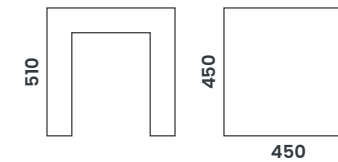

Underbed **320mm**

Foot height **520mm**

Nelson

Head height **1060mm**

Underbed **320mm**

Foot height **510mm**

Bedside Table

Choose any colour combination for **tabletop** and **legs**