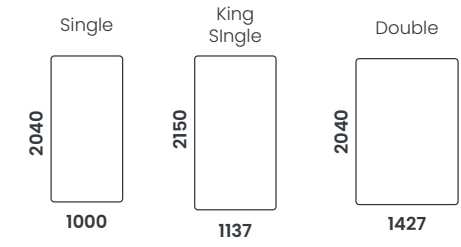

Nash Loft

Head height **1860mm**

*Optional timber treads available

**Optional underbed curtain rail available

Underbed **1410mm**

Foot height **1860mm**

Single

King Single

Double

Nash Loft configurations:

Nash Bunk

Head height **1710mm**

Underbed
90mm OR 285mm

Foot height **1710mm**

Nash Cabin

Head height **1250mm**

Underbed **800mm**

Foot height **1250mm**

Nash Bed

Head height **1005mm**

Underbed **320mm**

Foot height **505mm**

Nash Low Rider

Head height **600mm**

Underbed **90mm**

Foot height **285mm**

Trundle

Folded height (Under bed ready) **130mm**
 Unfolded height (Standing up) **375mm**
 Recommended mattress height **150mm**

*Trundle available as a Rollway (without legs)
 or Trundle with legs as pictured