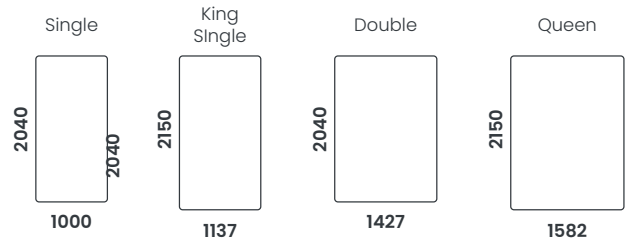

Nash Loft

Head height **1860mm**

*Optional timber treads available

**Optional underbed curtain rail available

Underbed **1410mm**

Foot height **1860mm**

Single

King Single

Double

Nash Loft configurations:

Nash Bunk

Head height **1710mm**

Underbed
90mm OR 285mm

Foot height **1710mm**

Nash Cabin

Head height **1250mm**

Underbed **800mm**

Foot height **1250mm**

Nash Bed

Head height **1005mm**

Underbed **320mm**

Foot height **505mm**

Nash Low Rider

Head height **600mm**

Underbed **90mm**

Foot height **285mm**

Trundle

Folded height (Under bed ready) **130mm**
 Unfolded height (Standing up) **375mm**
 Recommended mattress height **150mm**

*Trundle available as a Rollway (without legs)
 or Trundle with legs as pictured