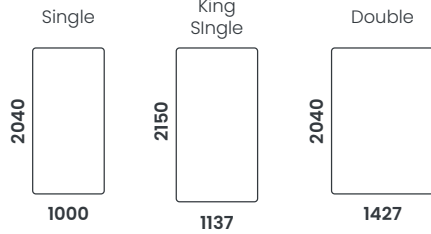

Nash Loft

Head height **1860mm**

*Optional timber treads available

**Optional underbed curtain rail available

Underbed **1410mm**

Foot height **1860mm**

Single

King Single

Double

Nash Loft configurations:

Nash Bunk

Head height **1710mm**

Underbed
90mm OR 285mm

Foot height **1710mm**

Nash Cabin

Head height **1250mm**

Underbed **800mm**

Foot height **1250mm**

Nash Bed

Head height **1005mm**

Underbed **320mm**

Foot height **505mm**

Nash Low Rider

Head height **600mm**

Underbed **90mm**

Foot height **285mm**

Trundle

Folded height (Under bed ready) **130mm**
 Unfolded height (Standing up) **375mm**
 Recommended mattress height **150mm**

*Trundle available as a Rollway (without legs)
 or Trundle with legs as pictured