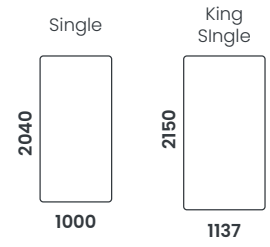

Nash has a strong, sleek and modern edge making it perfect in a child or teen room. Nash is available in Bunk, Loft, Cabin, Bed or Low Rider styles.

Nash Loft

Head height **1860mm**

*Optional timber treads available
**Optional underbed curtain rail available

Underbed **1410mm**

Foot height **1860mm**

Single

King Single

Double

Nash Loft configurations:

Nash Bunk

Head height **1710mm**

Underbed
90mm OR 285mm

Foot height **1710mm**

Nash Cabin

Head height **1250mm**

Underbed **800mm**

Foot height **1250mm**

Nash Bed

Head height **1005mm**

Underbed **320mm**

Foot height **505mm**

Nash Low Rider

Head height **600mm**

Underbed **90mm**

Foot height **285mm**

Trundle

Folded height (Under bed ready) **130mm**
 Unfolded height (Standing up) **375mm**
 Recommended mattress height **150mm**