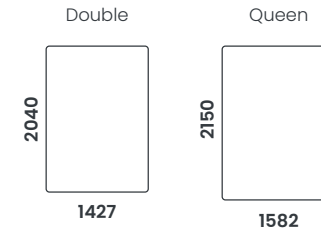

Logan Toddler

Head height **550mm**

Underbed **90mm**

Foot height **550mm**

Balmoral

Head height **810mm**

Underbed **320mm**

Foot height **520mm**

Toronto

Head height **930mm**

Underbed **320mm**

Foot height **600mm**

Kai

Head height **1245mm**

Underbed **320mm**

Foot height **565mm**

Tanoshi

Head height **1010mm**

Underbed **320mm**

Foot height **510mm**

Orlando

Head height **1240mm**

Underbed **320mm**

Foot height **600mm**

Nelson

Head height **1060mm**

Underbed **320mm**

Foot height **510mm**

Bedside Table

Choose any colour combination for **tabletop** and **legs**

* Available in round or square tube legs

Folding Beds