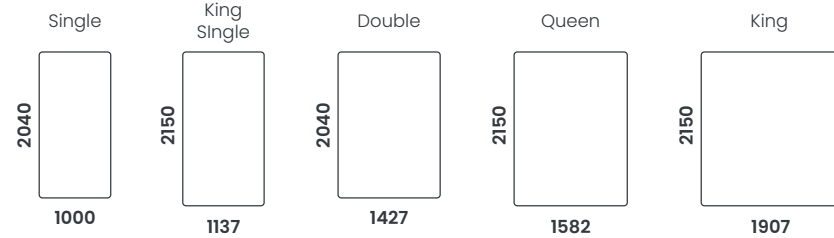

Logan Toddler

Head height **550mm**

Underbed **90mm**

Foot height **550mm**

Balmoral

Head height **810mm**

Underbed **320mm**

Foot height **520mm**

Toronto

Head height **930mm**

Underbed **320mm**

Foot height **600mm**

Kai

Head height **1245mm**

Underbed **320mm**

Foot height **565mm**

Tanoshi

Head height **1010mm**

Underbed **320mm**

Foot height **510mm**

Orlando

Head height **1240mm**

Underbed **320mm**

Foot height **600mm**