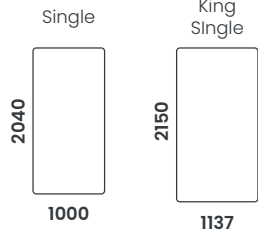

Willow

Head height **2135mm**

Underbed **320mm**

Foot height **2135mm**

| Single | King Single | Double | Queen |
|--------|-------------|--------|-------|
| 2040 | 2150 | 2040 | 2150 |
| 1000 | 1137 | 1427 | 1582 |

Barn

Peak height **2170mm**

Head height **1675mm**

Underbed **90mm (as pictured)**
or 320 mm

Foot height **1675mm**

| Single | King Single | Double |
|--------|-------------|--------|
| 2040 | 2150 | 2040 |
| 1000 | 1137 | 1427 |

Logan Toddler

Head height **550mm**

Underbed **90mm**

Foot height **550mm**

Balmoral

Head height **810mm**

Underbed **320mm**

Foot height **520mm**

Toronto

Head height **930mm**

Underbed **320mm**

Foot height **600mm**

Kai

Head height **1245mm**

Underbed **320mm**

Foot height **565mm**