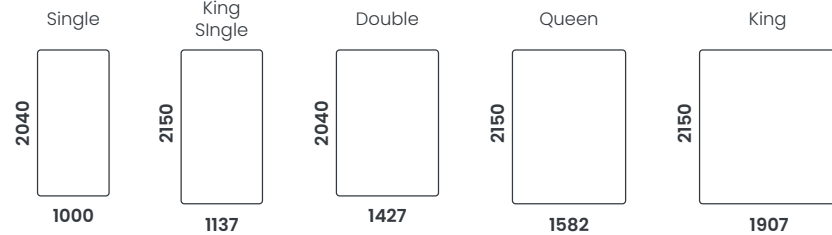

Toronto

Head height **930mm**

Underbed **320mm**

Foot height **600mm**

Kai

Head height **1245mm**

Underbed **320mm**

Foot height **565mm**

Tanoshi

Head height **1010mm**

Underbed **320mm**

Foot height **510mm**

Orlando

Head height **1240mm**

Underbed **320mm**

Foot height **600mm**

Nelson

Head height **1060mm**

Underbed **320mm**

Foot height **510mm**

Bedside Table

Choose any colour combination for **tabletop** and **legs**

* Available in round or square tube legs

Folding Beds