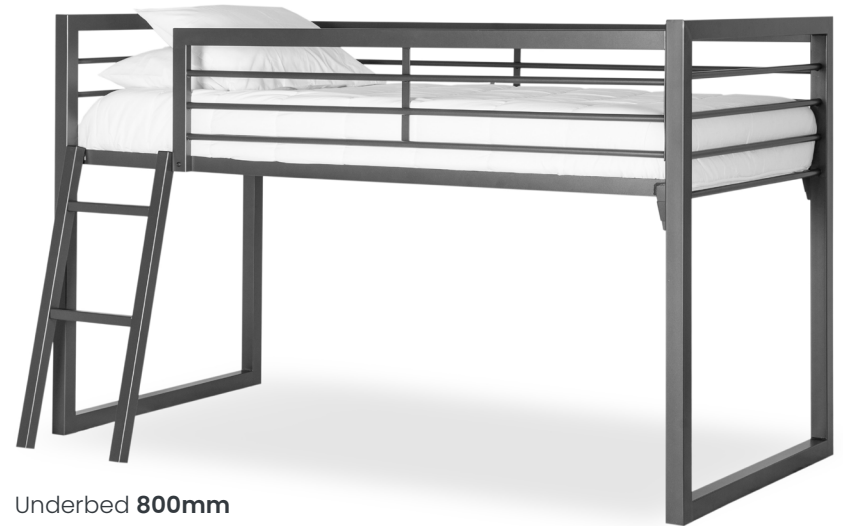

Nash Cabin

Head height **1250mm**

Underbed **800mm**

Foot height **1250mm**