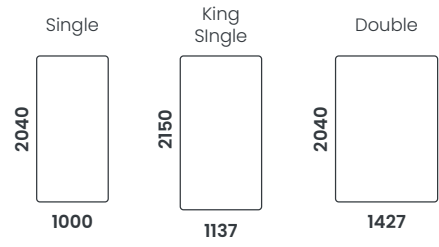

Nash has a strong, sleek and modern edge making it perfect in a child or teen room. Nash is available in Bunk, Loft, Cabin, Bed or Low Rider styles.

Nash Loft

Head height **1860mm**

*Optional timber treads available
**Optional underbed curtain rail available

Underbed **1410mm**

Foot height **1860mm**

Single

King Single

Double

Nash Loft configurations:

Nash Bunk

Head height **1710mm**

Underbed
90mm OR 285mm

Foot height **1710mm**

Nash Cabin

Head height **1250mm**

Underbed **800mm**

Foot height **1250mm**

Nash Bed

Head height **1005mm**

Underbed **320mm**

Foot height **505mm**

Nash Low Rider

Head height **600mm**

Underbed **90mm**

Foot height **285mm**

Trundle

Folded height (Under bed ready) **130mm**
 Unfolded height (Standing up) **375mm**
 Recommended mattress height **150mm**