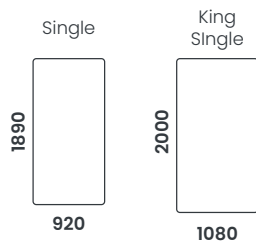

Underbed **1410mm**

Foot height **1860mm**

Single

King Single

Double

Nash Loft configurations:

Nash Bunk

Head height **1710mm**

Underbed
90mm OR 285mm

Foot height **1710mm**

Nash Cabin

Head height **1250mm**

Underbed **800mm**

Foot height **1250mm**

Nash Bed

Head height **1005mm**

Underbed **320mm**

Foot height **505mm**

Nash Low Rider

Head height **600mm**

Underbed **90mm**

Foot height **285mm**

Trundle

Folded height (Under bed ready) **130mm**
 Unfolded height (Standing up) **375mm**
 Recommended mattress height **150mm**