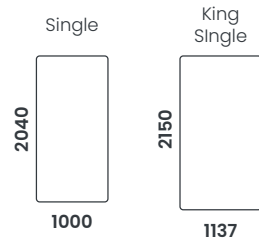

Willow

Head height **2135mm**

Underbed **320mm**

Foot height **2135mm**

| Single | King Single | Double | Queen |
|--------|-------------|--------|-------|
| 2040 | 2150 | 2040 | 2150 |
| 1000 | 1137 | 1427 | 1582 |

Barn

Peak height **2170mm**

Head height **1675mm**

Underbed **90mm (as pictured)**
or 320 mm

Foot height **1675mm**

| Single | King Single | Double |
|--------|-------------|--------|
| 2040 | 2150 | 2040 |
| 1000 | 1137 | 1427 |

Logan Toddler

Head height **550mm**

Underbed **90mm**

Foot height **550mm**

Balmoral

Head height **810mm**

Underbed **320mm**

Foot height **520mm**

Toronto

Head height **930mm**

Underbed **320mm**

Foot height **600mm**

Kai

Head height **1245mm**

Underbed **320mm**

Foot height **565mm**