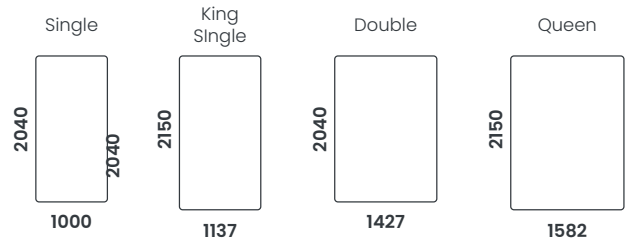

Underbed **1410mm**

Foot height **1860mm**

Single

King Single

Double

Nash Loft configurations:

Nash Bunk

Head height **1710mm**

Underbed
90mm OR 285mm

Foot height **1710mm**

Nash Cabin

Head height **1250mm**

Underbed **800mm**

Foot height **1250mm**

Nash Bed

Head height **1005mm**

Underbed **320mm**

Foot height **505mm**

Nash Low Rider

Head height **600mm**

Underbed **90mm**

Foot height **285mm**

Trundle

Folded height (Under bed ready) **130mm**
 Unfolded height (Standing up) **375mm**
 Recommended mattress height **150mm**