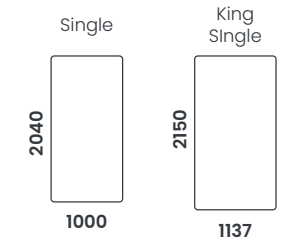

Underbed **1410mm**

Foot height **1860mm**

Single

King Single

Double

Nash Loft configurations:

Nash Bunk

Head height **1710mm**

Underbed
90mm OR 285mm

Foot height **1710mm**

Nash Cabin

Head height **1250mm**

Underbed **800mm**

Foot height **1250mm**

Nash Bed

Head height **1005mm**

Underbed **320mm**

Foot height **505mm**

Nash Low Rider

Head height **600mm**

Underbed **90mm**

Foot height **285mm**

Trundle

Folded height (Under bed ready) **130mm**
 Unfolded height (Standing up) **375mm**
 Recommended mattress height **150mm**