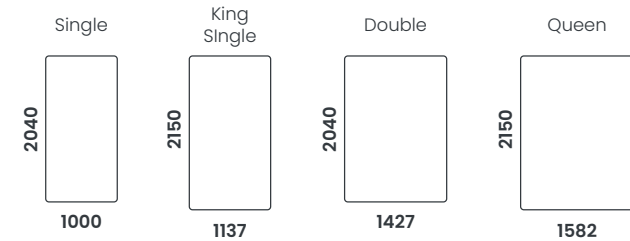

Willow

Head height **2135mm**

Underbed **320mm**

Foot height **2135mm**

| Single | King Single | Double | Queen |
|--------|-------------|--------|-------|
| 2040 | 2150 | 2040 | 2150 |
| 1000 | 1137 | 1427 | 1582 |

Barn

Peak height **2170mm**

Head height **1675mm**

Underbed **90mm (as pictured)**
or 320 mm

Foot height **1675mm**

| Single | King Single | Double |
|--------|-------------|--------|
| 2040 | 2150 | 2040 |
| 1000 | 1137 | 1427 |

Logan Toddler

Head height **550mm**

Underbed **90mm**

Foot height **550mm**

Balmoral

Head height **810mm**

Underbed **320mm**

Foot height **520mm**

Toronto

Head height **930mm**

Underbed **320mm**

Foot height **600mm**

Kai

Head height **1245mm**

Underbed **320mm**

Foot height **565mm**