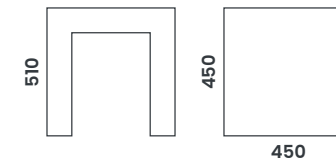

Nelson

Head height **1060mm**

Underbed **320mm**

Foot height **510mm**

Bedside Table

Choose any colour combination for **tabletop** and **legs**

* Available in round or square tube legs

Folding Beds

76 Standard Folding Bed

Height folded **980mm**
Height unfolded **360mm**
Width **760mm**
Mattress thickness **32mm**

76 Supreme Folding Bed

Height folded **1280mm**
Height unfolded **370mm**
Width **760mm**
Mattress thickness **70mm**
Includes wheels