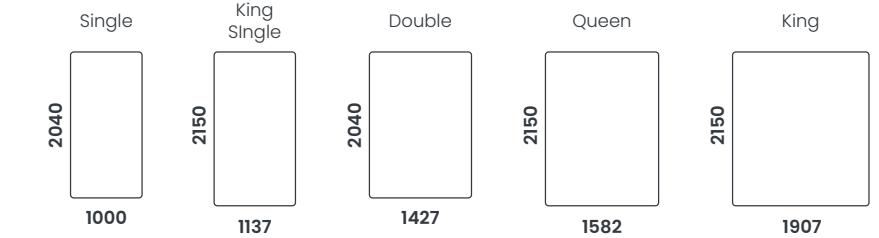

Toronto

Head height **930mm**

Underbed **320mm**

Foot height **600mm**

Kai

Head height **1245mm**

Underbed **320mm**

Foot height **565mm**

Tanoshi

Head height **1010mm**

Underbed **320mm**

Foot height **510mm**

Orlando

Head height **1240mm**

Underbed **320mm**

Foot height **600mm**

Nelson

Head height **1060mm**

Underbed **320mm**

Foot height **510mm**

Bedside Table

Choose any colour combination for **tabletop** and **legs**

* Available in round or square tube legs

Folding Beds